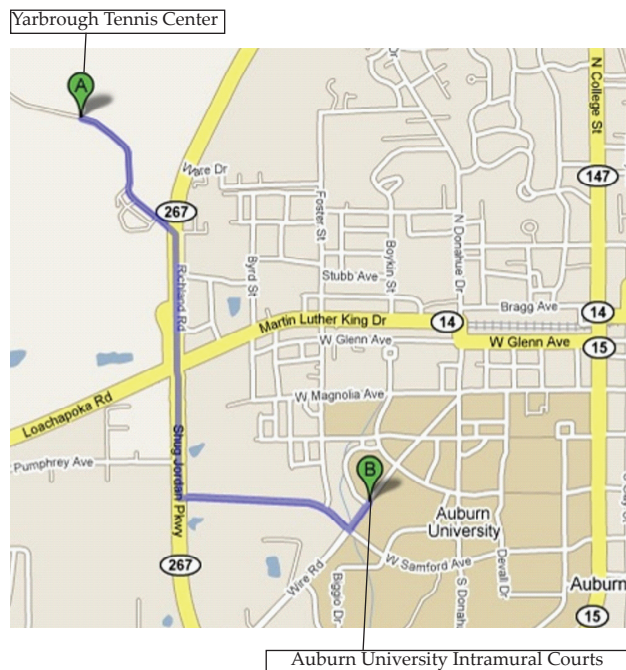

**Directions From: Yarbrough Tennis Center
To: Auburn University Intramural Fields**

GPS Address:

From: 1449 Richland Rd., Auburn AL 36830
To: 371 Wire Rd., Auburn AL 36832

Head east on Richland Rd toward AL-267/Shug Jordan Pkwy 0.6 mi
Turn right at AL-267/Shug Jordan Pkwy 1.0 mi
Turn left at Hiram Ln Dr/W Samford Ave
Continue to follow W Samford Ave 0.6 mi
Turn left at County Rd-137/Lee Rd 137/Wire Rd
Destination will be on the right 0.1 mi

**Directions From: Yarbrough Tennis Center
To: Moores Mill Golf Club Tennis Courts/Practice Courts**

GPS Address:

From: 1449 Richland Rd., Auburn AL 36830
To: 1957 Fairway Dr Auburn, AL 36830

Head east on Richland Rd toward AL-267/Shug Jordan Pkwy 0.6 mi
Turn right at AL-267/Shug Jordan Pkwy 2.7 mi
Continue on E University Dr 2.7 mi
Turn right at Moores Mill Rd 1.1 mi
Turn right at Rock Fence Rd
Destination will be on the left 0.3 mi

Turn right at 7th Ave 0.3 mi

Turn left at N 5th St 469 ft

Continue on Denson Dr

Destination will be on the right 20 ft

**Directions From: North I-85 (toward Montgomery)
To: Yarbrough Tennis Center**

GPS Address:

Turn left onto Richland Road and proceed about 0.5 mile.

The Yarbrough Tennis Center is on the left.

**Directions From: South I-85 (toward Atlanta)
To: Yarbrough Tennis Center**

GPS Address:

To: 1449 Richland Rd., Auburn AL 36830