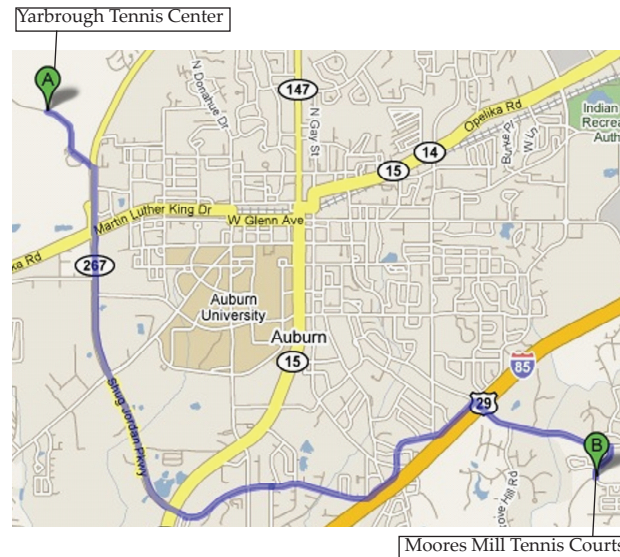

**Directions From: Yarbrough Tennis Center
To: Auburn University Intramural Fields**

GPS Address:

From: 1449 Richland Rd., Auburn AL 36830
To: 371 Wire Rd., Auburn AL 36832

Head east on Richland Rd toward AL-267/Shug Jordan Pkwy 0.6 mi
Turn right at AL-267/Shug Jordan Pkwy 1.0 mi
Turn left at Hiram Ln Dr/W Samford Ave
Continue to follow W Samford Ave 0.6 mi
Turn left at County Rd-137/Lee Rd 137/Wire Rd
Destination will be on the right 0.1 mi

**Directions From: Yarbrough Tennis Center
To: Moores Mill Golf Club Tennis Courts/Practice Courts**

GPS Address:

From: 1449 Richland Rd., Auburn AL 36830
To: 1957 Fairway Dr Auburn, AL 36830

Head east on Richland Rd toward AL-267/Shug Jordan Pkwy 0.6 mi
Turn right at AL-267/Shug Jordan Pkwy 2.7 mi
Continue on E University Dr 2.7 mi
Turn right at Moores Mill Rd 1.1 mi
Turn right at Rock Fence Rd
Destination will be on the left 0.3 mi

**Directions From: Yarbrough Tennis Center
To: Samford Avenue Courts/Practice Courts**

GPS Address:

From: 1449 Richland Rd., Auburn AL 36830
To: 901 E Samford Ave., Auburn AL 36830

Head east on Richland Rd toward AL-267/Shug Jordan Pkwy 0.6 mi
Turn right at AL-267/Shug Jordan Pkwy 1.0 mi
Turn left at Hiram Ln Dr/W Samford Ave
Continue to follow W Samford Ave
Destination will be on the left 2.7 mi

Turn right at 7th Ave 0.3 mi

Turn left at N 5th St 469 ft

Continue on Denson Dr

Destination will be on the right 20 ft

**Directions From: North I-85 (toward Montgomery)
To: Yarbrough Tennis Center**

GPS Address: