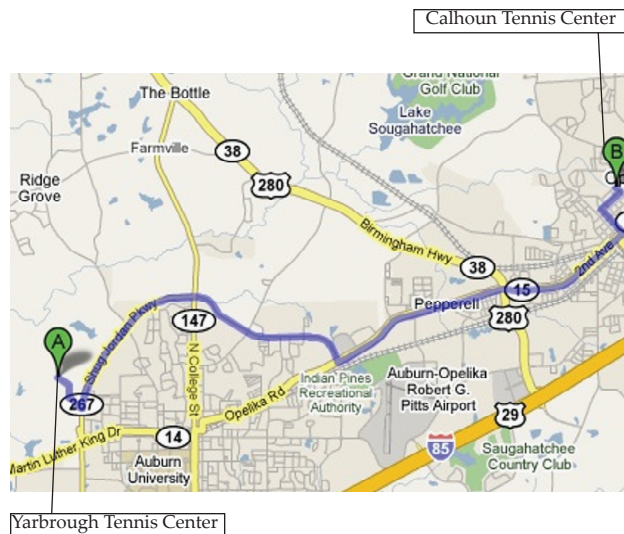

**Directions From: Yarbrough Tennis Center
To: Calhoun Tennis Center/Practice Courts**

GPS Address:

From: 1449 Richland Rd., Auburn AL 36830

To: 1102 Denson Dr., Opelika AL 36801

Head east on Richland Rd toward AL-267/Shug Jordan Pkwy 0.6 mi

Turn left at AL-267/Shug Jordan Pkwy 2.3 mi

Continue on E University Dr 2.3 mi

Turn left at AL-14/AL-15/Opelika Rd

Continue to follow AL-14/AL-15 4.4 mi

Turn left at N 9th St/AL-38

Continue to follow N 9th St 0.4 mi

Turn right at 7th Ave 0.3 mi

Turn left at N 5th St 469 ft

Continue on Denson Dr

Destination will be on the right 20 ft

**Directions From: North I-85 (toward Montgomery)
To: Yarbrough Tennis Center**

GPS Address:

To: 1449 Richland Rd., Auburn AL 36830

Get off the interstate at Exit 51 and turn right toward Auburn.

Proceed approximately 1.5-2 miles to the intersection with Shug Jordan Parkway/University Dr. and turn left.