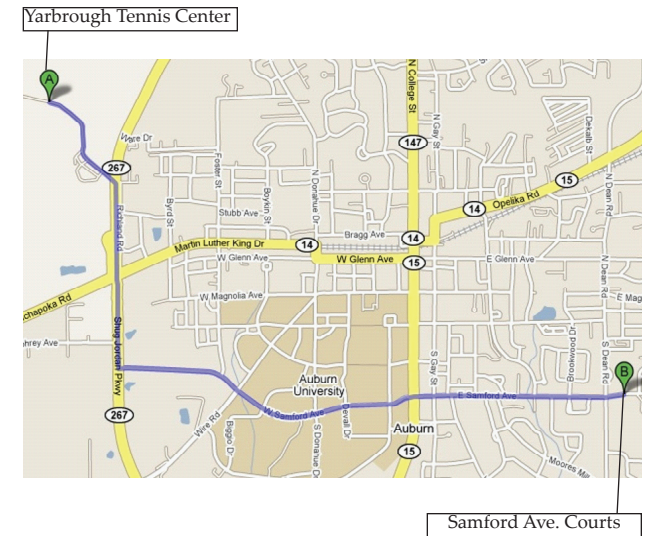

**Directions From: Yarbrough Tennis Center
To: Auburn University Intramural Fields**

GPS Address:

From: 1449 Richland Rd., Auburn AL 36830
To: 371 Wire Rd., Auburn AL 36832

Head east on Richland Rd toward AL-267/Shug Jordan Pkwy 0.6 mi
Turn right at AL-267/Shug Jordan Pkwy 1.0 mi
Turn left at Hiram Ln Dr/W Samford Ave
Continue to follow W Samford Ave 0.6 mi
Turn left at County Rd-137/Lee Rd 137/Wire Rd
Destination will be on the right 0.1 mi

**Directions From: Yarbrough Tennis Center
To: Moores Mill Golf Club Tennis Courts/Practice Courts**

GPS Address:

From: 1449 Richland Rd., Auburn AL 36830
To: 1957 Fairway Dr Auburn, AL 36830

Head east on Richland Rd toward AL-267/Shug Jordan Pkwy 0.6 mi
Turn right at AL-267/Shug Jordan Pkwy 2.7 mi
Continue on E University Dr 2.7 mi
Turn right at Moores Mill Rd 1.1 mi
Turn right at Rock Fence Rd
Destination will be on the left 0.3 mi

**Directions From: Yarbrough Tennis Center
To: Samford Avenue Courts/Practice Courts**

GPS Address:

From: 1449 Richland Rd., Auburn AL 36830
To: 901 E Samford Ave., Auburn AL 36830

Head east on Richland Rd toward AL-267/Shug Jordan Pkwy 0.6 mi
Turn right at AL-267/Shug Jordan Pkwy 1.0 mi
Turn left at Hiram Ln Dr/W Samford Ave
Continue to follow W Samford Ave
Destination will be on the left 2.7 mi

Turn right at 7th Ave 0.3 mi

Turn left at N 5th St 469 ft

Continue on Denson Dr

Destination will be on the right 20 ft

**Directions From: North I-85 (toward Montgomery)
To: Yarbrough Tennis Center**

GPS Address: