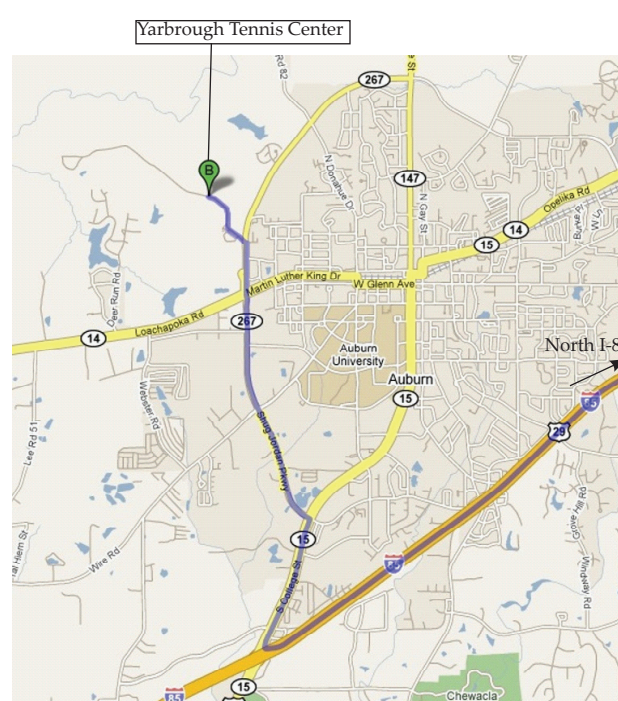

Turn right at 7th Ave 0.3 mi

Turn left at N 5th St 469 ft

Continue on Denson Dr

Destination will be on the right 20 ft

**Directions From: North I-85 (toward Montgomery)
To: Yarbrough Tennis Center**

GPS Address:

To: 1449 Richland Rd., Auburn AL 36830

Get off the interstate at Exit 51 and turn right toward Auburn.

Proceed approximately 1.5-2 miles to the intersection with Shug Jordan Parkway/University Dr. and turn left.

Follow Shug Jordan Parkway for about 3.5 miles to Richland Rd.

It is the first left after the intersection with Hwy 14. You will see a green and white sign directing you to the turnoff to the Yarbrough Tennis Center.

Turn left onto Richland Road and proceed about 0.5 mile.

The Yarbrough Tennis Center is on the left.

**Directions From: South I-85 (toward Atlanta)
To: Yarbrough Tennis Center**

GPS Address:

To: 1449 Richland Rd., Auburn AL 36830